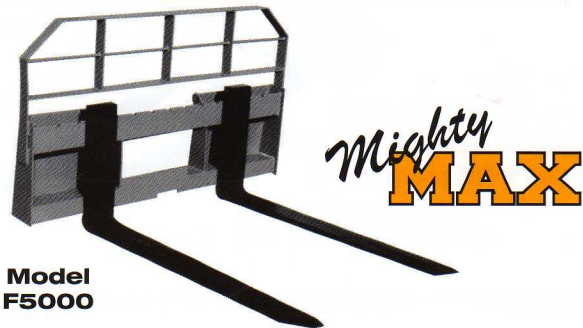

# MAX

*Series*

Attachments

*from the Name You Trust in Attachments!*

**The Skid Steer Attachment You Need. . . When You Need It!**

Model F5000

*Mighty*  
**MAX**

**The Low Price - High Capacity Pallet Frame & Fork Assembly**

- ✓ Fits all Universal Quick Couplers
- ✓ Safety guard standard equipment
- ✓ High strength 4500 lb. capacity
- ✓ Great Visibility
- ✓ True ITA upper hanger bar for strength and fork fit - not beveled plate
- ✓ Easy access to operator's station
- ✓ Strongest forks - fully hammer forged alloy steel

Model F5800

*Multi*  
**MAX**

NEW  
for  
2005

Model F5900  
w/ Bale  
Spears

**Tractor Loaders with Manufacturers Couplers or Direct Pin On.**

- ✓ True ITA Class II upper and lower bars for greater strength and life
- ✓ Light weight design for greater capacity to 5500 LB.
- ✓ Back rest for your safety
- ✓ Quick coupler mounting plates for your tractor or Direct Pin On to loader arms
- ✓ Includes high strength fully forged forks available in 36" to 96" length
- ✓ From stock in widths of 50" or 63", special widths available by quote