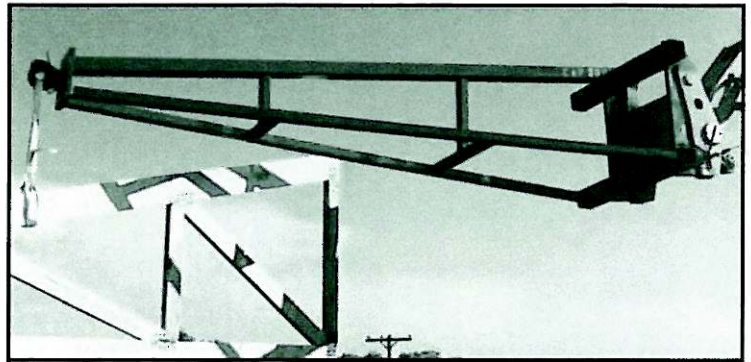

AMH TRUSS BOOMS

**Now the Truss Boom You Need...
from the Name You Trust in Attachments!**

1000 TRUSS BOOM

1000 Static Load Capacity

**Designed for Skid Steers,
Tractors & Back Hoes**

- Light Weight
- 12 Foot Reach

- Universal Quick Coupler

- High Strength Construction

- Safety Hook

2000 TRUSS BOOM

2000 Static Load Capacity

**Add Versatility to Your
Telescopic Forklifts**

- Heavy Duty Construction
- Light Weight
- Pintle Safety Latch

- 12 or 15 Foot Reach

- Couplers to fit your equipment

FORK MOUNTED 2000 TRUSS BOOMS

2000 Static Load Capacity

- Fits 37" & wider Carriages
- Accepts 2 1/4" Thick, 6" Wide Forks

- Equipped with Safety Chain

- Custom Fork Pocket Spacing Available by Special Order

CJ10UN & CJ25UN JIB BOOMS

- ✓ Reach
- ✓ Lift
- ✓ Place

- CJ10UN - 1000lb. to 1600 lb. capacity
- CJ25 - 2500 lb. to 3750 lb. capacity
- Horizontal reach of 66" on CJ10 & 72' on CJ25
- Two hook points • Lift Height of 72" plus Loader lift height
- CJ10 Includes Mini Universal Stand Up skid steer coupler plates
- CJ25 includes Universal skid steer hitch plate
- Optional coupler plates available on request