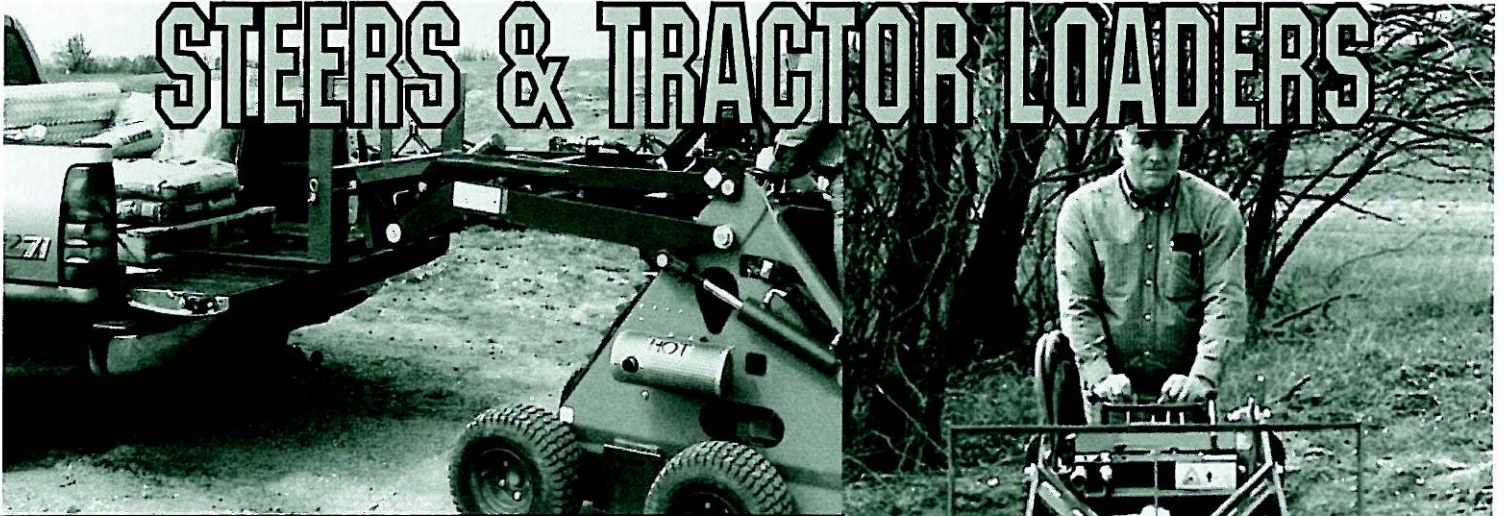

FULLY FORGED FORKS & FRAMES

FOR YOUR COMPACT SKID

STEERS & TRACTOR LOADERS

MicroMax

"The best pallet fork & frame on the market!"

- Heavy Duty - Light weight under 130 lbs • High capacity 950 lbs.
- AMH Forks - High strength FULLY FORGED 3 to 1 safety factor
 - Forks 1" x 2" x 36" or 1" x 2" x 42" both with 10" taper
- Adjustable fork spread from 0" to 34.5" • Narrow 35" frame width to fit most gates and doors

Fits: • Toro - Dingo • Ramrod - Taskmaster • Thomas • Finn - Eagle • Mertz - Boxer
• Pango - Lawson • Kanga • Gravelly - Skidster 200 • PowerHouse • Ditchwitch

800-821-7563

1620 Oakland St.
Kansas City, MO 64126-2893
(816) 231-4410 Fax: 816-241-9137
sales@arrowforklift.com