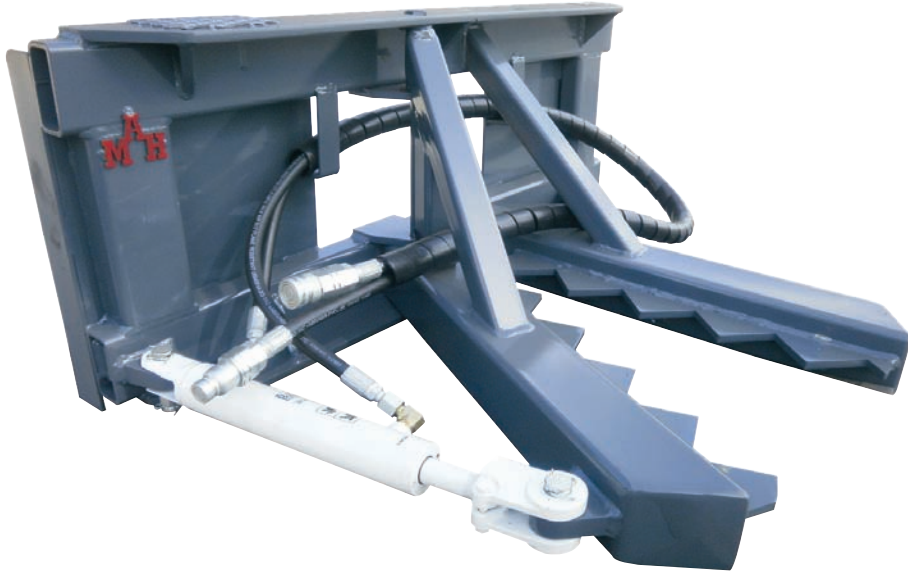

Tree & Post PULLER

From the Name You Trust in Skid Steer Attachments

- ✓ Removes brush, small trees and posts with ease
- ✓ Pulls roots to prevent re-growth
- ✓ Rugged construction with braced steel jaws
- ✓ Universal skid steer coupler as standard
- ✓ Heavy duty tines and bracing
- ✓ Available with other couplers
- ✓ 12" opening
- ✓ Approximate weight: 330lb
- ✓ Optional guard available to hold branches away from operator
- ✓ Hydraulic hoses included