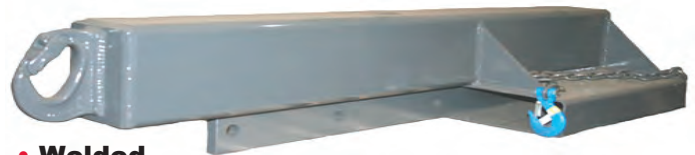

Additional swivel safety hooks available.
Order Hook #CE20-01 & Clevis #CE20-02.

- 36" Anchor chain with slip hook

- Heavy Duty Construction

- Fork Pockets to fit up to 2"x7" forks

- Safety Hook

C60TH Rigid Boom *with 4 Hook positions on fixed arm*

CE60TH Extension Boom *with 8 Hook positions on extended boom*

- 36" Anchor chain with slip hook

- Fork Pockets to fit up to 2"x7" forks

- Heavy Duty Construction

- Safety Hook

Capacity (lbs) at Hook Position									
Model	1 (42")	2 (56")	3 (70")	4 (83")	5 (98")	6 (112")	7 (126")	8 (139")	Weight
C60-TH Rigid Boom	6,000#	6,000#	6,000#	6,000#					275
CE60-TH Extension Boom	13,000#	10,000#	7,000#	6,000#	4,700#	4,000#	3,400#	3,000#	388

Additional swivel safety hooks available. Order Hook #CE60-01 & Clevis #CE60-02.

C100 Rigid Boom *with 4 Hook positions on fixed arm*

CE100 Extension Boom *with 8 Hook positions on extended boom*

Capacity (lbs) at Hook Position					
Model	1 (26")	2 (36")	3 (48")	4 (60")	Weight
C100 Rigid Boom	10,000#	10,000#	10,000#	10,000#	310

Optional swivel safety hooks available. Order Hook #CE100S-01 & Clevis #CE100-02.

- Fork Pockets to fit up to 3"x 10" forks

- Welded Hook

- Heavy Duty Construction

- 36" Anchor chain with slip hook

MADE IN USA