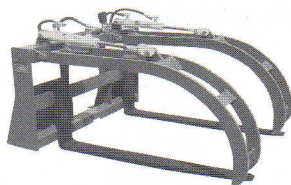

**AMH Grapple Buckets
for Skid Steers &
Ag Loaders**

**Dur-A-Grab
Grapple Forks**