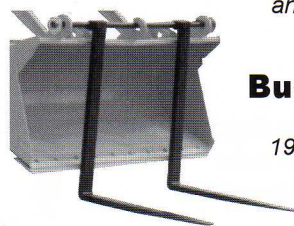

Bucket Forks
*Fully Forged
19 sizes available*

800-821-7563