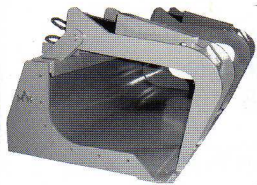

Other Outstanding Attachments for Ag Loaders • Telehandlers • Skid Steer Loaders